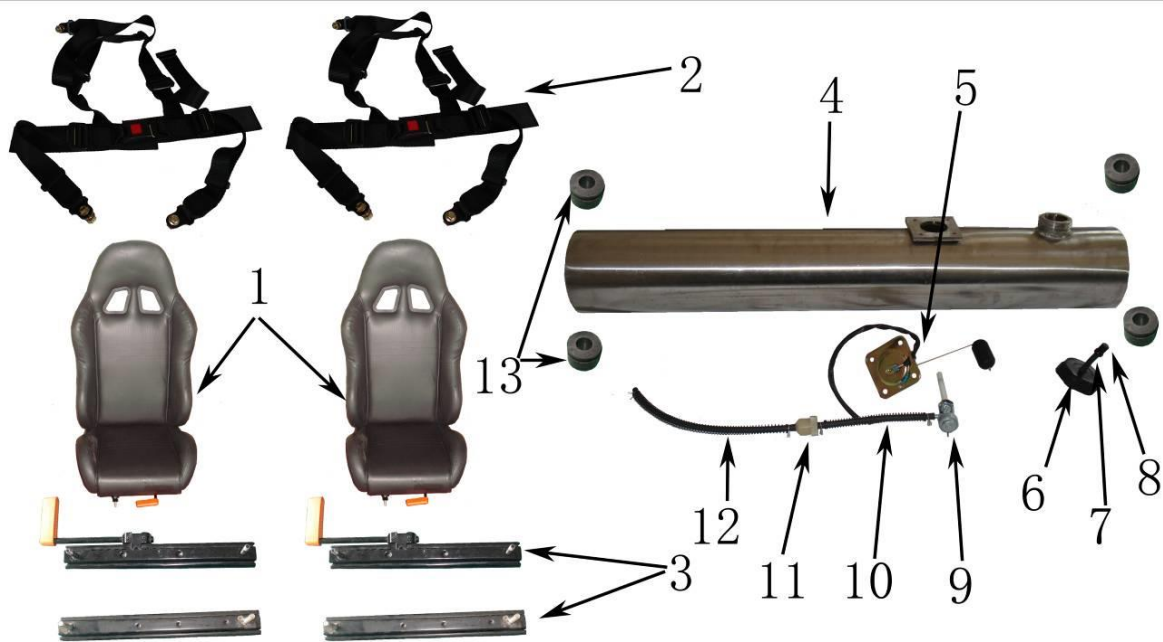

Ref. No	Function Code	Part Name	Reqd. No.
1	77210-BDH0-0000	seat	2
2	77220-BCC0-E000	safety belt	2
3	77250-BDH0-0000	slip rail	2
4	17510-BDN0-0000-00	oil box	1
5	17511-BDH0-00000	oil level sensor	1
6	17620-BCC0-0002	oil box cover	1
7	17685-BCA0-0001	lead flow tube	1
8	17686-BCA0-0000	check valve	1
9	16950-BDE0-0000	oilbox switch	1
10	16502-178-0000	oil pipe I	2
11	16020-1780-0000	filter	1
12			
13	17518-BCA0-0000	Tank rubber ring	
14	19600-1780-0000	oil cooler parts	1
15	19801-BDN0-0000	rubber tube $\Phi 17 \times \Phi 10 \times 1500$	2
16	16950-BDN0-0000	pump assembly	1