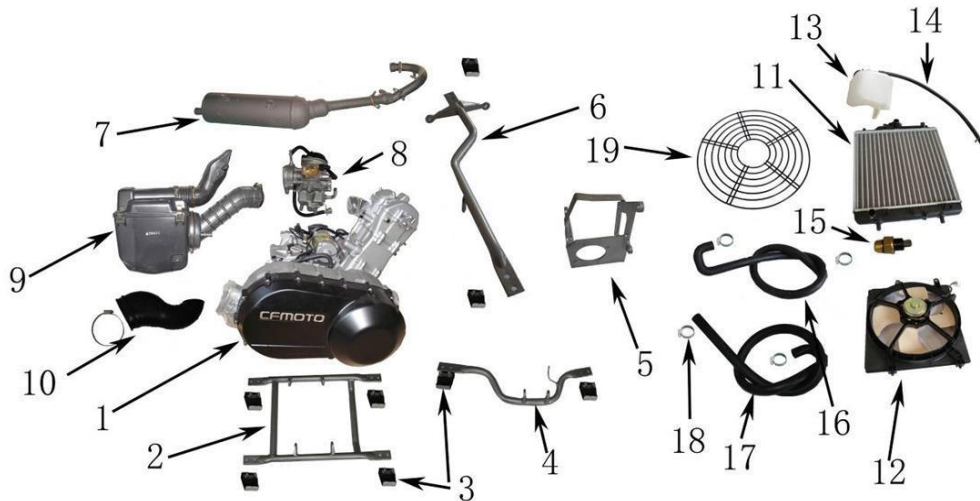

Ref. No	Function Code	Part Name	Reqd. No.
1	00000-178-0000	engine light machine	1
2	52251-BDN0-0000	engine installation frame	1
3	52154-BDA0-0000	Engine steeve buffer block	8
4	19010-BDH0-0000	Radiator	1
5	19020-BDH0-0000	fan fender	1
6	19010-BDL0-0000	oil cooler	1
8			
10	19032-BDH0-0000	fan engine	1
11	37752-BDN0-0000	water tempreture sensor	1
12	37751-SBH0-0010	heat reflect switch	1
13	19100-SBH0-0000	assistant water tank(with cover)	1
14	19507-BDE0-0000	assistant water tank pipe	1
16	19501-BDH0-0010	upper water pipe	1
17	19502-BDH0-0010	lower water pipe	1
18	11263-SCC0-2000	hoop(25-35)	8
19	88131-BDH0-0000	rear protection net	1
20	33500-178-0000	EFI controler parts (ECU)	1
4	18110-178-0000	exhaust tubesI	1
4	18150-178-0000	exhaust tubesII	1
12	18001-178-0000	exhaust port pad	6
5	18106-178-0000	Spherical exhaust pipe gasket	6
24	1830A-BDN0-E000	exhaust muffler assembly	1
6	17100-178-0000	air filter parts	1
7	33110-178-0000	Ignition coil combination	2