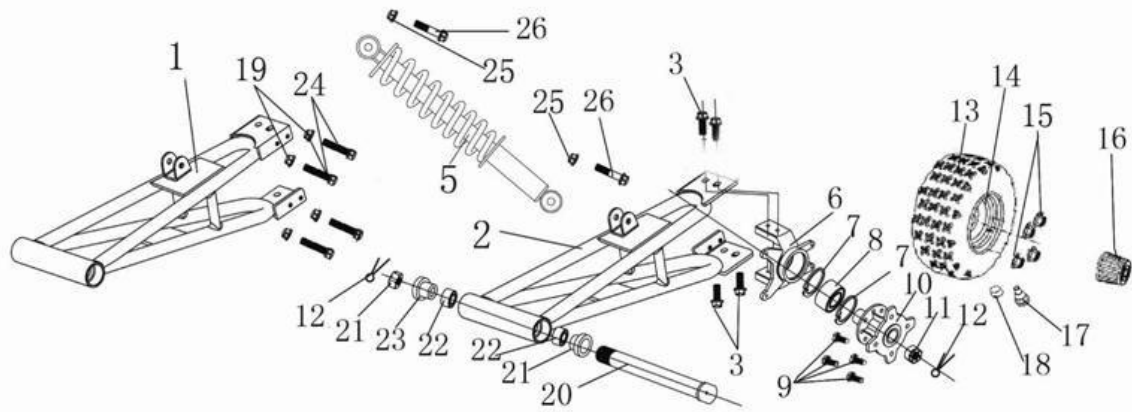

Function Code	Part Name	Reqd. No.
5160A-BDH0-0000	right rear suspension arm assembly	1
5150A-BDH0-0000	left rear suspension arm assembly	1
90140-10025-1B	hexangular flange bolt	8
52400-BDH0-0000	rear shock absorber	2
52500-BDF0-0000	rear elevation	2
94140-72B01-0C	Hole Spring Collar	4
96100-377237		2
44901-BCA0-0000-0C	Spoke round plate bolt installation	8
4260A-BDF0-0010	rear wheel hub	2
41000-BDF0-0000-01	hexangular slotted Nut	2
94200-32320-0C	open pin	4
42710-BDN0-E000	rear tyre 27X10-14	2
42705-BDN0-0000	rear tyre (aluminum) 8-14	2
44900-BCA3-0000-0D	Gai-Nut	8
42706-BDH0-0000	rear axle cover	2
42753-BCA0-0000	valve	2
42754-BCA0-0000	valve cap	2
94010-08B01-0C	hexangular nut	8
53123-BDF0-0000	Cradle installation axis	2
51310-BDF0-0000-0C	rear Rocker bush	4
96100-30203	axletree	4
90292-BCA0-0000-0C	hexangular slotted Nut I	2
96050-08035-1B	hexagonal bolts	4
90210-10B01-2B	hexangular flange locknut	4
90140-10050-1B	hexangular flange bolt	4